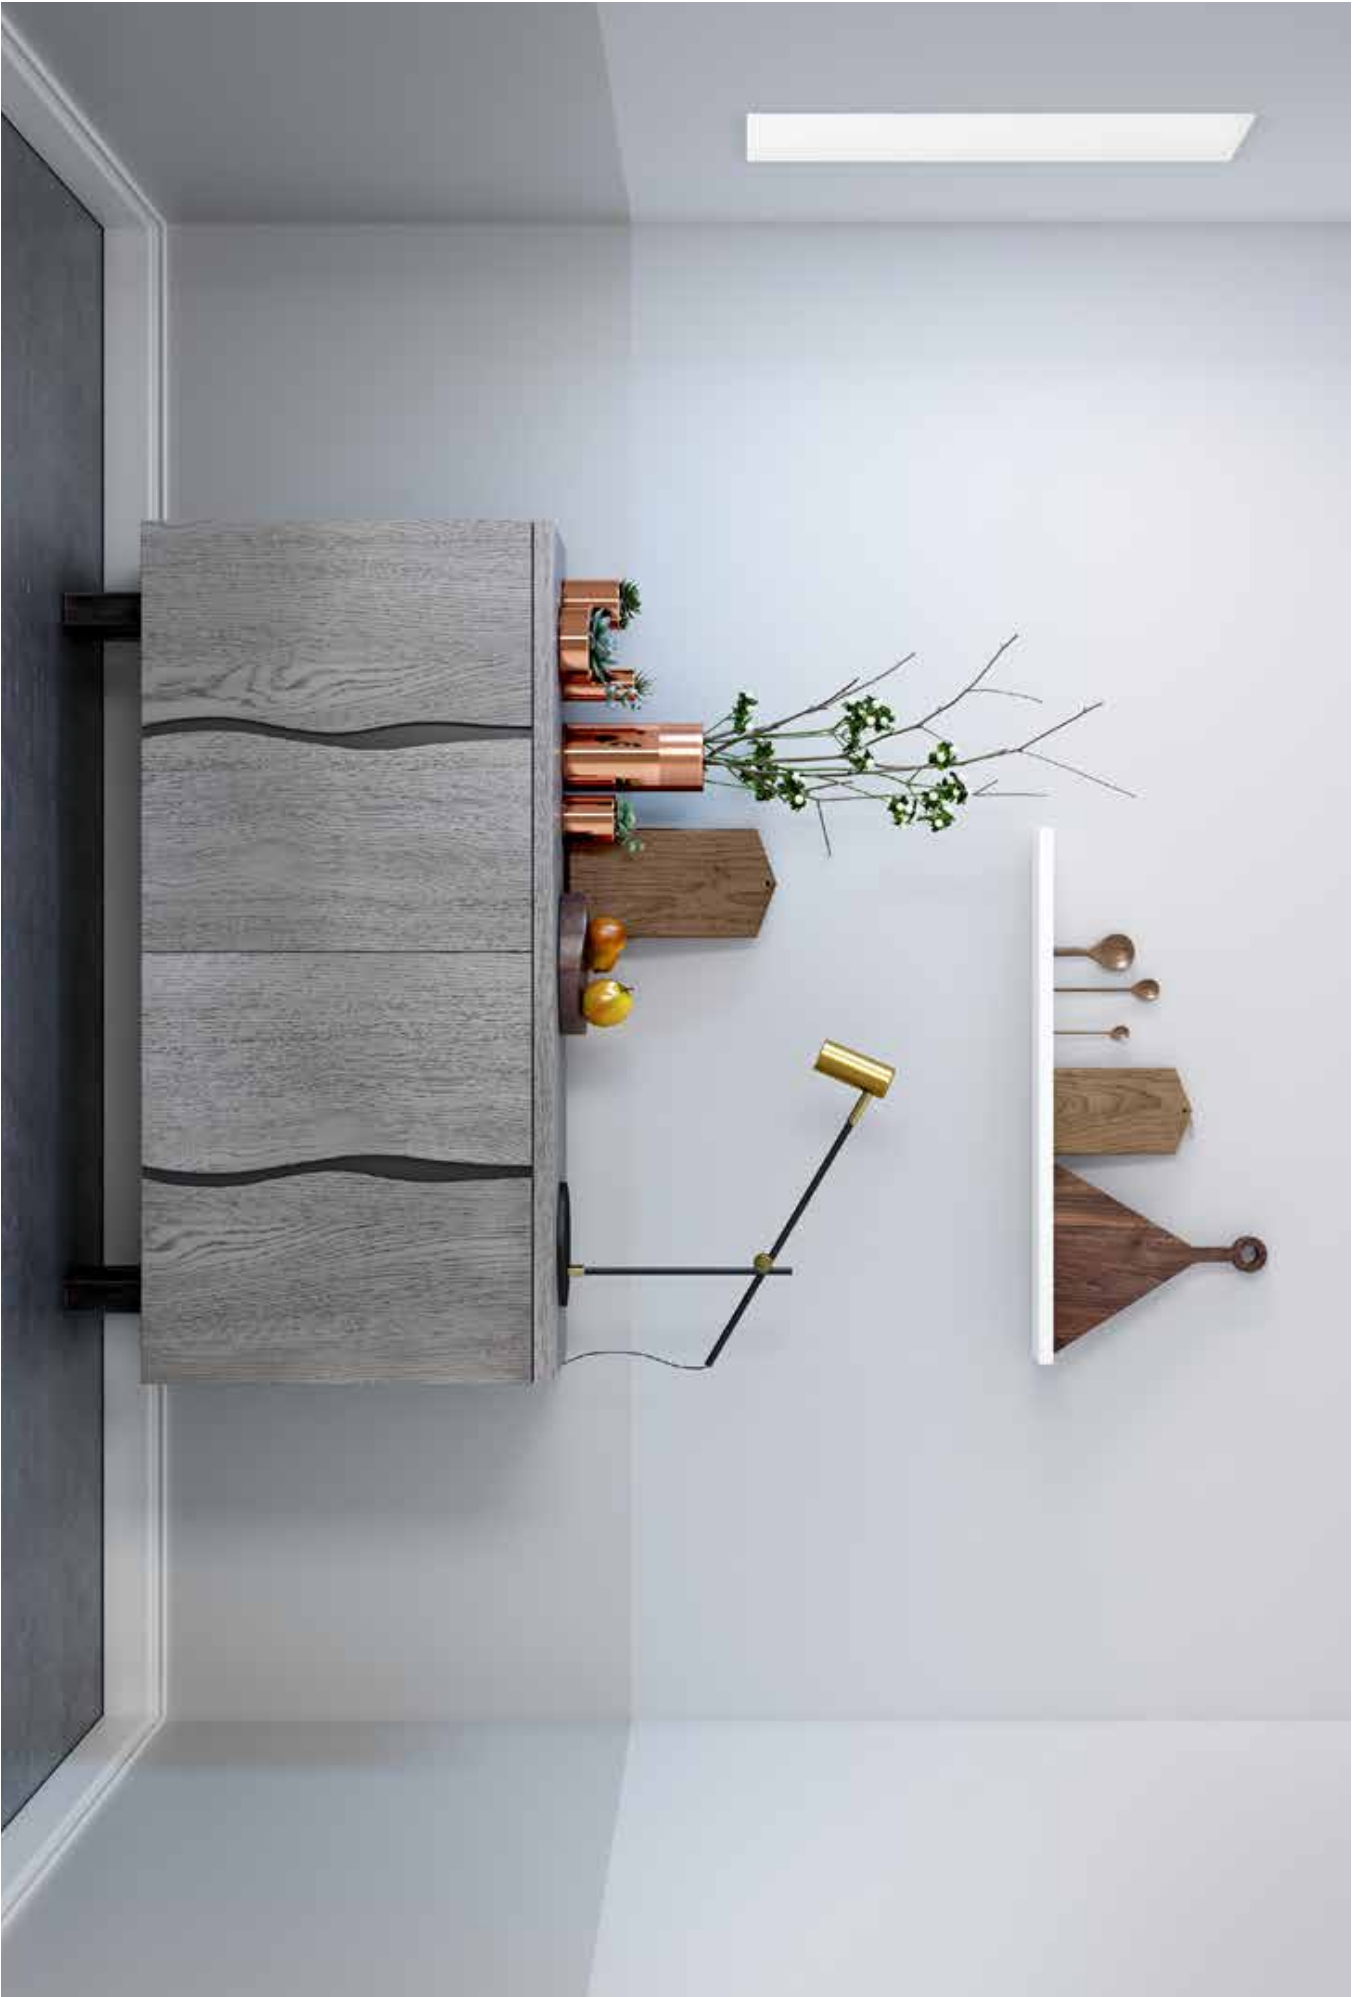

# COLLECTION 235

This range has a distinct and bold style combining natural aesthetics with an industrial form. The grain of the material emanates natural qualities of the timber. Strong and refined lines seek to cross the paths between the uniform and irregular patterns making for a stripped back, modern and on trend living and dining collection.

# Tables and Chairs

5364  
**1400 fixed dining table**  
W1400 X H750 X D800mm

5369  
**Extending leaf**  
W400 X H55 X D800mm  
(Extending leaf sold separately)

1400 fixed dining table and extending leaf

5367

**Dining chair**  
W520 X H860 X D570mm

5366

**2000 fixed dining table**  
W2000 X H750 X D900mm

This small scale table packs a lot of charm with strong and refined legs.

Pair it with our stylish dining chair to complete the look. We offer the dining table in two different sizes in order to cater for everyone.

The dining chair is modern and on trend, also creating maximum comfort.